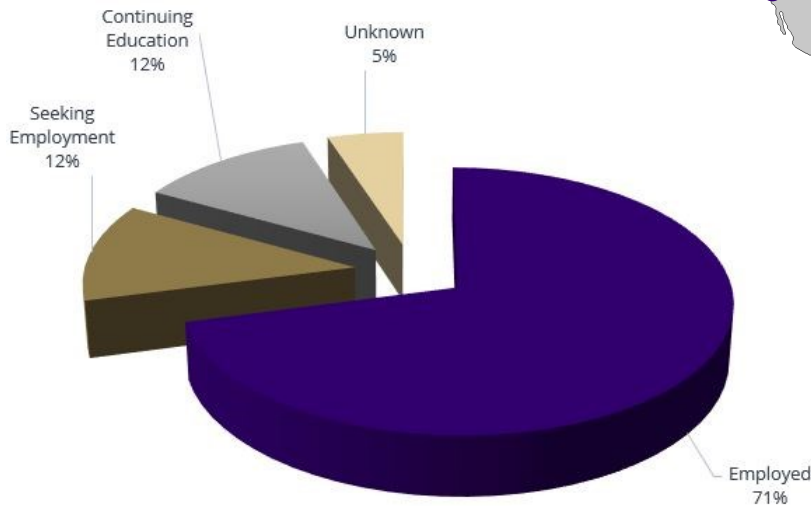

GRADUATE EMPLOYMENT STATISTICS

2015

CLASS OF 2015 HIGHLIGHTS

Employment data for the class of 2015 demonstrates continued demand in a variety of industries for the Jackson degree skillset, as well as a strong commitment to global trade, public service, and human rights.

The Jackson School sends an employment survey to students at the time of their graduation and 6 months post-graduation. For the class of 2015, we collected employment data on 227 of 239 graduates, or 94.9 % of the class.

83% Of all Jackson graduates either found employment or went on to further education within 6 months of graduation.

89% Secured employment in positions relevant to their field.

EMPLOYMENT LOCATION HIGHLIGHTS